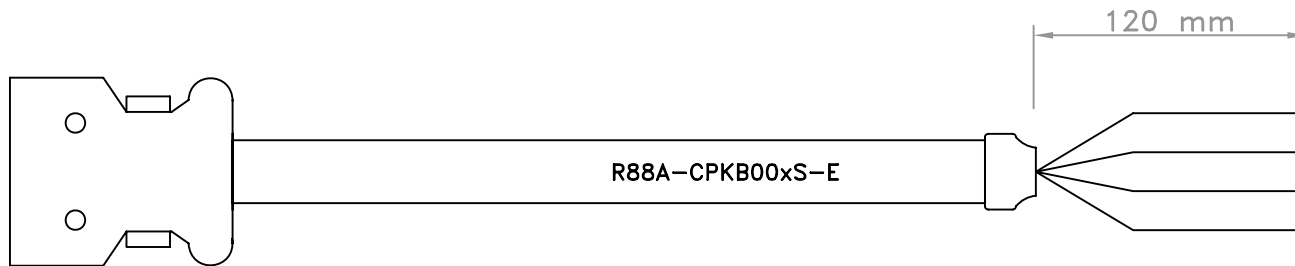

A

B

C

D

xx mt.

SCH TO BODY CABLE - [13 X 2 X 28AWG]

CODE

DESCRIPTION

REVISION
1

Designed by:
GQ

R88A-CPKB00xS-E

DATE
04/10/2010

Approved by:

A

B

C

D